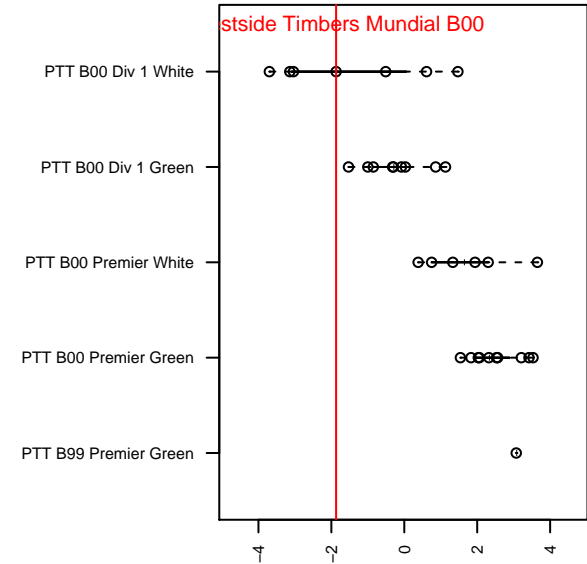

Westside Timbers Mundial B00

Westside Timbers
 Beaverton, OR
 B00 total strength=1063
 attack=3.53 defense=1.75
 fall league = PTT B00 Div 1 White

alt names used:
 WT B00 Mundial
 Westside Timbers Mundial B00
 Westside Timbers B00 Mundial
 WESTSIDE TIMBERSMUNDIAL B00
 Westside Timbers B00 Mundial

Venues played:
 2015 Clash At the Border Silver/Bronze U15
 2015 PCU Summer Classic U15 Silver
 2015 Beaverton Cup BU15 Silver
 2015 PTT B00 Division 1 White
 2015 OYS Presidents Cup B00

Westside Timbers Mundial B00
 Dots are actual minus expected GF (blue circles) and GA (red triangles).
 Blue line is smoothed change in attack strength. Red is smoothed change in defense strength.

**attack and defense variance (black dot)
relative to other teams
and top 10 in region**

**attack and defense rating
relative to others at age
and all opponents in last 13 months**

Performance relative to 13 month average