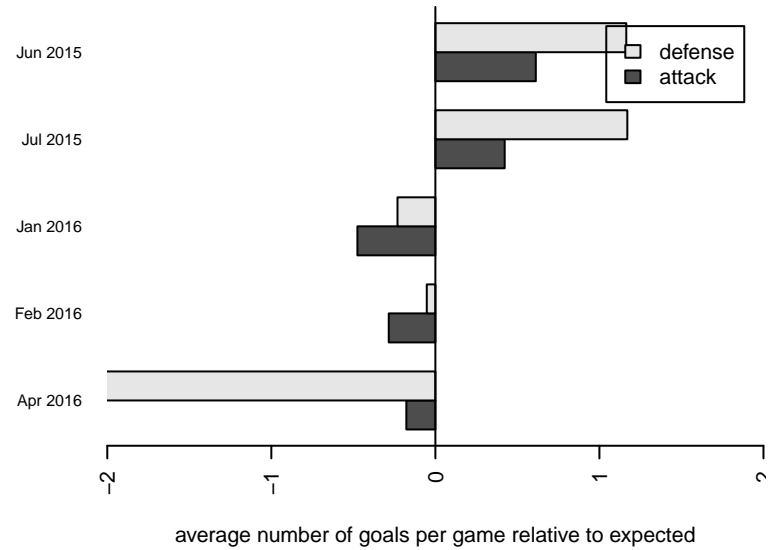

Performance relative to 13 month average