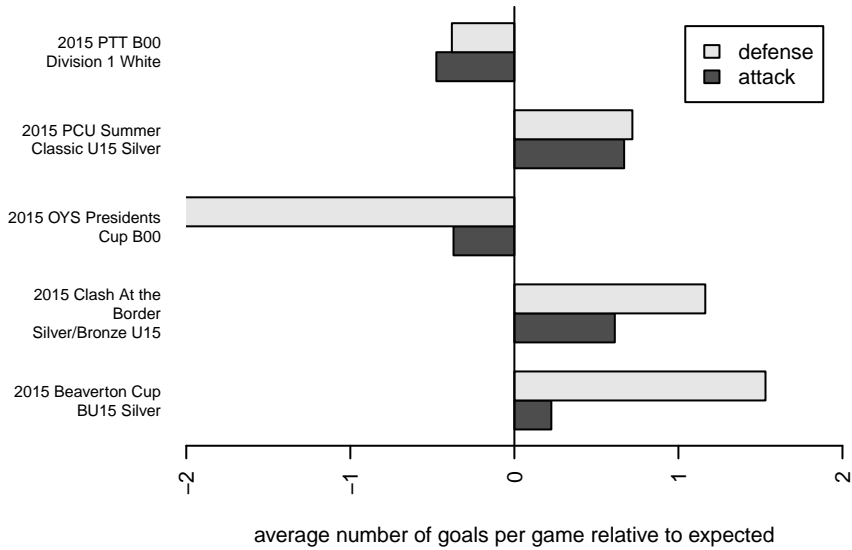

Westside Timbers Mundial B00

Westside Timbers
 Beaverton, OR
 B00 total strength=1063
 attack=3.53 defense=1.75
 fall league = PTT B00 Div 1 White

alt names used:
 WT B00 Mundial
 Westside Timbers Mundial B00
 Westside Timbers B00 Mundial
 WESTSIDE TIMBERSMUNDIAL B00
 Westside Timbers B00 Mundial

Venues played:
 2015 Clash At the Border Silver/Bronze U15
 2015 PCU Summer Classic U15 Silver
 2015 Beaverton Cup BU15 Silver
 2015 PTT B00 Division 1 White
 2015 OYS Presidents Cup B00

Westside Timbers Mundial B00
 Dots are actual minus expected GF (blue circles) and GA (red triangles).
 Blue line is smoothed change in attack strength. Red is smoothed change in defense strength.

**attack and defense variance (black dot)
relative to other teams
and top 10 in region**

**attack and defense rating
relative to others at age
and all opponents in last 13 months**

Performance relative to 13 month average