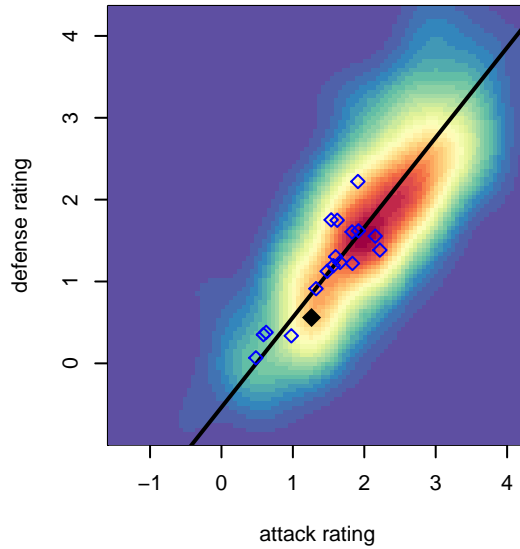

Westside Timbers Mundial B00

Westside Timbers
 Beaverton, OR
 B00 total strength=1063
 attack=3.53 defense=1.75
 fall league = PTT B00 Div 1 White

alt names used:
 WT B00 Mundial
 Westside Timbers Mundial B00
 Westside Timbers B00 Mundial
 WESTSIDE TIMBERSMUNDIAL B00
 Westside Timbers B00 Mundial

Venues played:
 2015 Clash At the Border Silver/Bronze U15
 2015 PCU Summer Classic U15 Silver
 2015 Beaverton Cup BU15 Silver
 2015 PTT B00 Division 1 White
 2015 OYS Presidents Cup B00

Westside Timbers Mundial B00
 Dots are actual minus expected GF (blue circles) and GA (red triangles).
 Blue line is smoothed change in attack strength. Red is smoothed change in defense strength.

**attack and defense variance (black dot)
relative to other teams
and top 10 in region**

**attack and defense rating
relative to others at age
and all opponents in last 13 months**

Performance relative to 13 month average