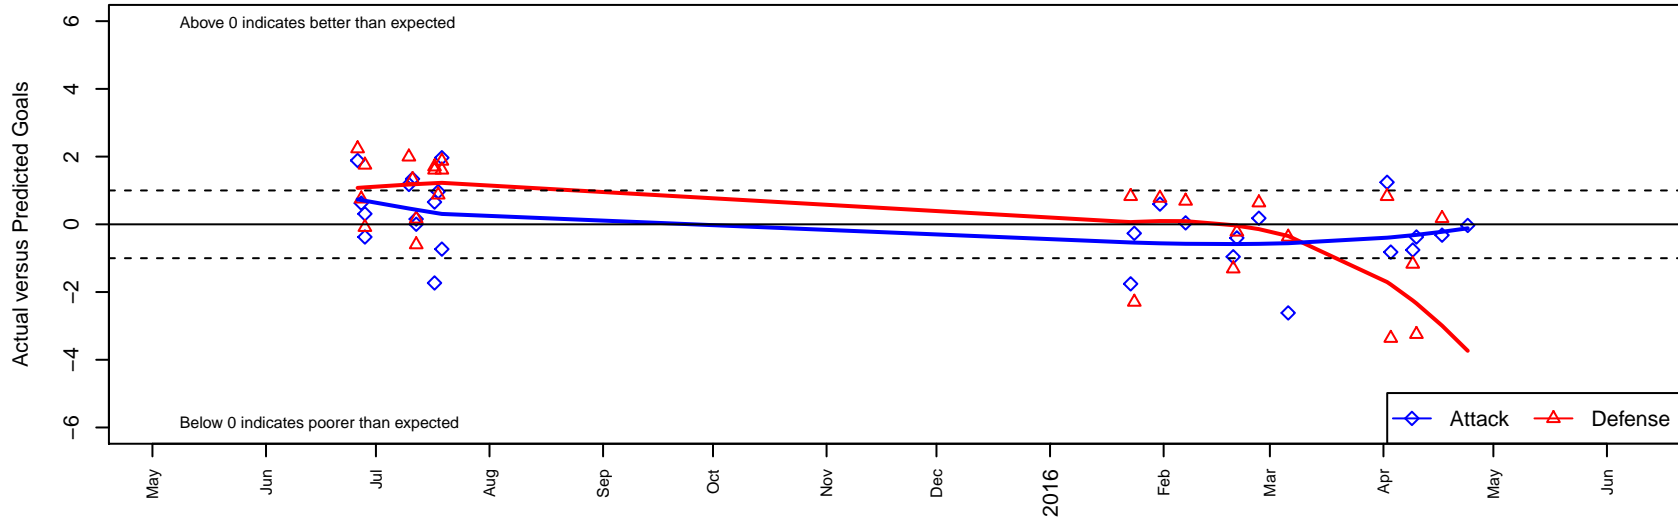

Westside Timbers Mundial B00

Westside Timbers
 Beaverton, OR
 B00 total strength=1063
 attack=3.53 defense=1.75
 fall league = PTT B00 Div 1 White

alt names used:
 WT B00 Mundial
 Westside Timbers Mundial B00
 Westside Timbers B00 Mundial
 WESTSIDE TIMBERSMUNDIAL B00
 Westside Timbers B00 Mundial

Venues played:
 2015 Clash At the Border Silver/Bronze U15
 2015 PCU Summer Classic U15 Silver
 2015 Beaverton Cup BU15 Silver
 2015 PTT B00 Division 1 White
 2015 OYS Presidents Cup B00

Westside Timbers Mundial B00
 Dots are actual minus expected GF (blue circles) and GA (red triangles).
 Blue line is smoothed change in attack strength. Red is smoothed change in defense strength.

**attack and defense variance (black dot)
relative to other teams
and top 10 in region**

**attack and defense rating
relative to others at age
and all opponents in last 13 months**

Performance relative to 13 month average