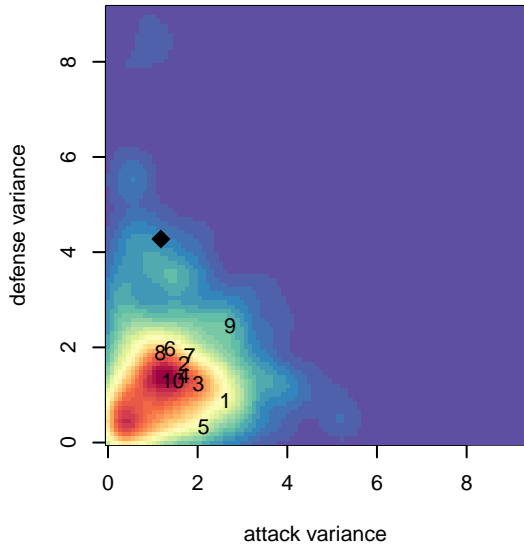

Westside Timbers Mundial B00

Westside Timbers
 Beaverton, OR
 B00 total strength=1063
 attack=3.53 defense=1.75
 fall league = PTT B00 Div 1 White

alt names used:
 WT B00 Mundial
 Westside Timbers Mundial B00
 Westside Timbers B00 Mundial
 WESTSIDE TIMBERSMUNDIAL B00
 Westside Timbers B00 Mundial

Venues played:
 2015 Clash At the Border Silver/Bronze U15
 2015 PCU Summer Classic U15 Silver
 2015 Beaverton Cup BU15 Silver
 2015 PTT B00 Division 1 White
 2015 OYS Presidents Cup B00

Westside Timbers Mundial B00
 Dots are actual minus expected GF (blue circles) and GA (red triangles).
 Blue line is smoothed change in attack strength. Red is smoothed change in defense strength.

**attack and defense variance (black dot)
relative to other teams
and top 10 in region**

**attack and defense rating
relative to others at age
and all opponents in last 13 months**

Performance relative to 13 month average